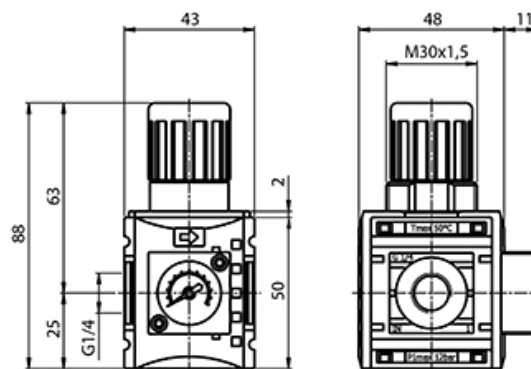

## FRL-units

### KREG-014/8 G

Regulator | 8 bar | Futura line - mini

HAFNER

#### Specifications

Connection	G 1/4"
Air-flow	1000 l/min
Operating pressure	0...12 bar
Operating pressure outlet	0,5...8 bar
Unit size	FS-0