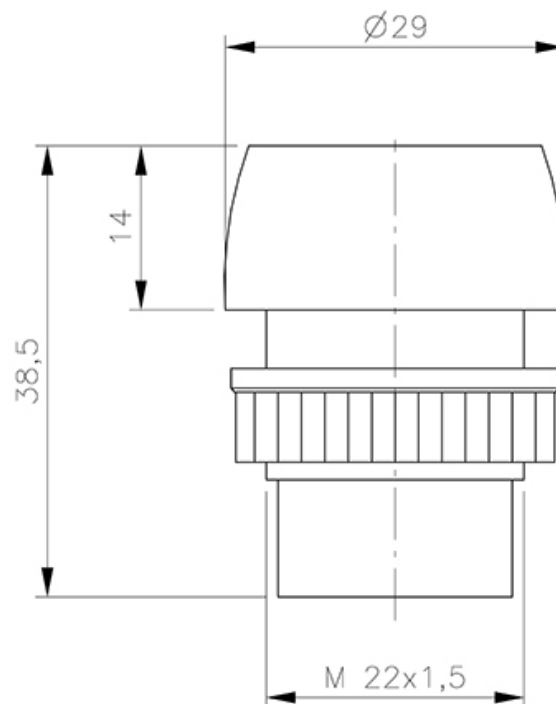

Valves

Valves for Panel Mounting

Actuation elements for BA-valves

BA 221 02

Ø22 mm actuator for panel mounting valves | to be used with BA-valves

HAFNER

Specifications

Actuation