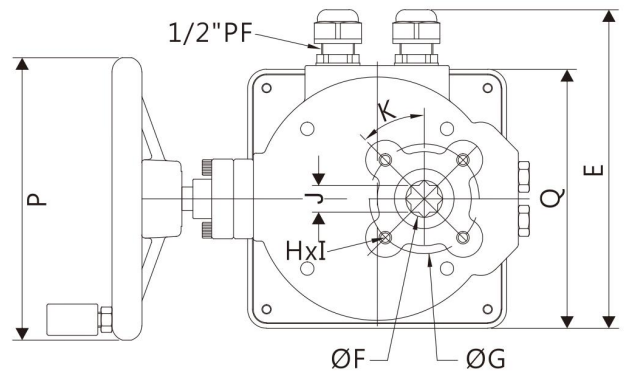

UM-3-1

Product Specification

UM-3-1- 8 - AC110 - 25 - □ - □

- Model**
- Voltage**
AC220V(50/60)Hz
AC110V(50/60)Hz
DC24V
- Speed 90 sec(60Hz)**
- Power**
AC : 25W (Standard)
40W
60W
DC : 30W
- Extra Switches**
□ : Without Extra Switches (standard)
A : Extra Switches
- Heater**
□ : Without heater (standard)
H : Heater

AC : □ : 8sec (Standard)
1 : 1sec
DC : □ : 8sec (Standard)
1 : 1sec

| | | | | | | | | | | | | | | | | | |
|--------|-----|-----|----|-----|-----|------|----|----|---|----------|-----|----|----|----|-----|-----|----------|
| mm | | | | | | | | | | | L | M | N | O | P | Q | ISO 5211 |
| | | | | | | | | | | | 173 | 85 | 65 | 59 | 120 | 165 | F07 |
| Model | A | B | C | D | E | F | G | H | I | J Max | K | | | | | | |
| UM-3-1 | 330 | 218 | 30 | 225 | 203 | 23.5 | 70 | M8 | 4 | 17.05 | 45° | | | | | | |

● For modulating series and DC voltage, B + 26mm.

| | | | | | | | | | | | | | | | | | |
|--------|----|------|------|------|------|------|------|----|---|----------|------|-----|------|------|------|-----|----------|
| inch | | | | | | | | | | | L | M | N | O | P | Q | ISO 5211 |
| | | | | | | | | | | | 6.81 | 3.4 | 2.55 | 2.32 | 4.72 | 6.5 | F07 |
| Model | A | B | C | D | E | F | G | H | I | J Max | K | | | | | | |
| UM-3-1 | 13 | 8.58 | 1.18 | 8.86 | 7.99 | 0.93 | 2.76 | M8 | 4 | 0.67 | 45° | | | | | | |

● For modulating series and DC voltage, B + 1.12inch.