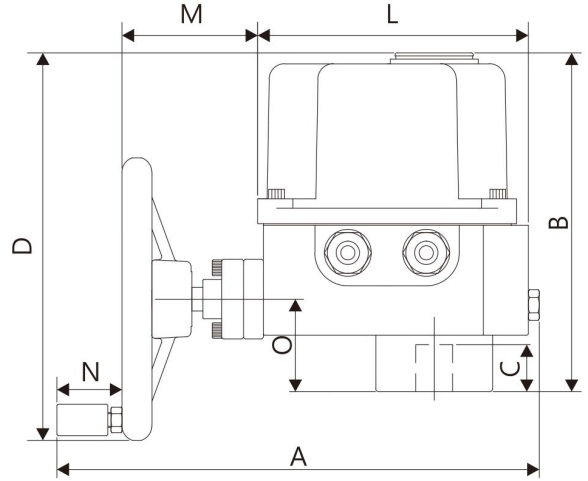

UM-3-1

Product Specification

UM-3-1- 8 - AC110 - 25 - □ - □

- **Model**
- **Voltage**
  AC220V(50/60)Hz
  AC110V(50/60)Hz
  DC24V
- **Speed 90 sec(60Hz)**
- **Power**
  AC : 25W (Standard)
  40W
  60W
  DC : 30W
- **Extra Switches**
  □ : Without Extra Switches (standard)
  A : Extra Switches
- **Heater**
  □ : Without heater (standard)
  H : Heater

AC : □ : 8sec (Standard)
1 : 1sec
DC : □ : 8sec (Standard)
1 : 1sec

mm											L	M	N	O	P	Q	ISO 5211
											173	85	65	59	120	165	F07
Model	A	B	C	D	E	F	G	H	I	J Max	K						
UM-3-1	330	218	30	225	203	23.5	70	M8	4	17.05	45°						

● For modulating series and DC voltage, B + 26mm.

inch											L	M	N	O	P	Q	ISO 5211
											6.81	3.4	2.55	2.32	4.72	6.5	F07
Model	A	B	C	D	E	F	G	H	I	J Max	K						
UM-3-1	13	8.58	1.18	8.86	7.99	0.93	2.76	M8	4	0.67	45°						

● For modulating series and DC voltage, B + 1.12inch.