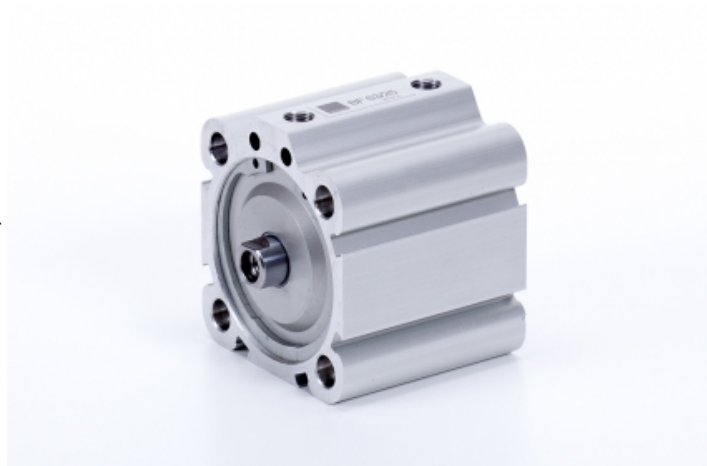

Cylinders

Short stroke cylinders

BF 32/15

Double acting cylinder | magnetic piston | female thread | B-series

HAFNER

B-series: Short stroke cylinders for use where space is at an absolute premium.

Features: magnetic piston, built-in cushioning rings. Proximity switches can be mounted directly into the profile tube.

Diameter | Ø12 - Ø16 - Ø20 - Ø25 - Ø32 - Ø40 - Ø50 - Ø63 - Ø80 - Ø100 mm

Stroke | 5... 100 mm, according to the chart below

Other non-standard strokes are available on request.

Medium | Air

Working pressure | 1 ... 10 bar

Temperature range | -20°C ... +80°C

Below 0°C air has to be dried.

Body | Anodized aluminum

Heads | Anodized aluminum

Drive piston | Aluminum

Piston rod | Ø12 ... Ø25 stainless steel | Ø32 ... Ø100 chromed steel

Guide bushing | Sintered bronze

Seals | PUR, NBR

Type	Ø [mm]	A	E	E1	FB	L	L3	R	T	AF	EE	KF	LA	PL	RT	SW	WH